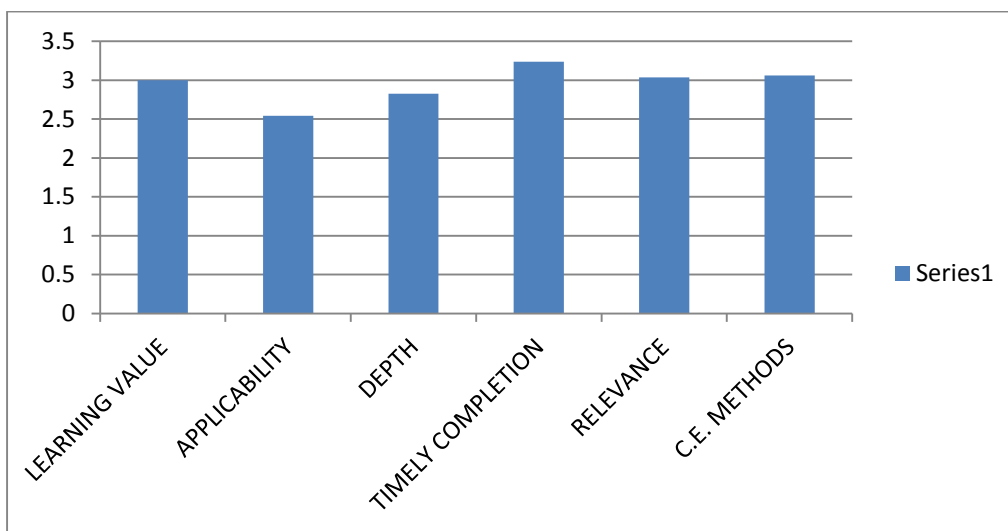

**Mary Matha Arts & Science College, Mananthavady**  
**Student Satisfaction Survey (SSS) on overall Institutional performance**  
(Based on the design made by the Institution with relevant questionnaires)  
**Results and details (2019-2020)**

**FIGURE 1**  
**FEED BACK ON CURRICULUM**

**FIGURE 2**  
**FEED BACK ON ADMINISTRATION, FACILITIES AND ACTIVITIES**

**FIGURE 3**

**OVERALL FEED BACK**