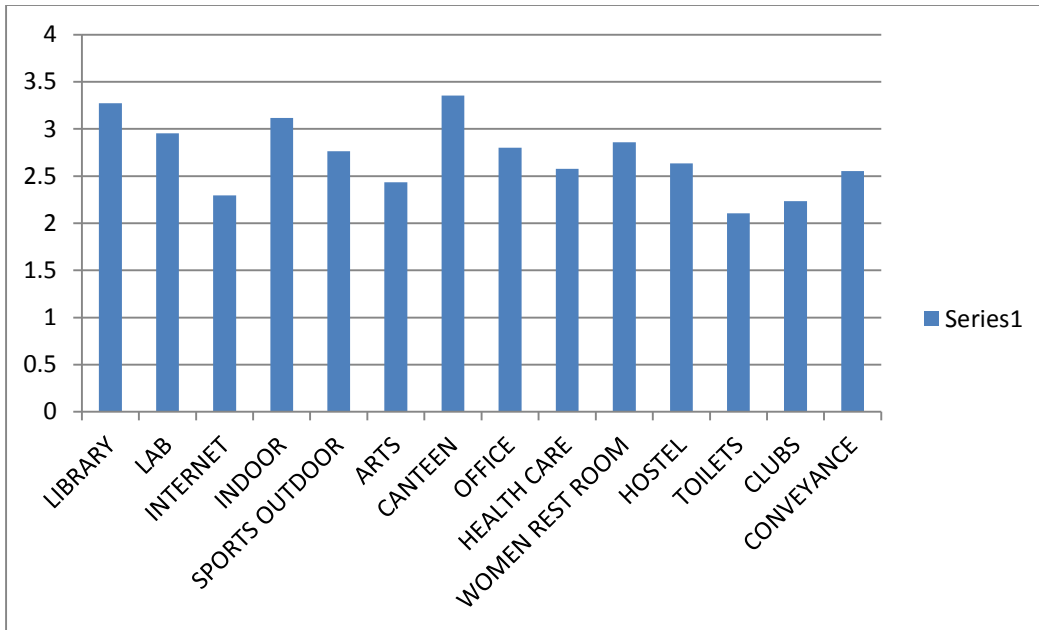

**Mary Matha Arts & Science College, Mananthavady**  
**Student Satisfaction Survey (SSS) on overall Institutional performance**  
(Based on the design made by the Institution with relevant questionnaires)  
**Results and details (2019-2020)**

**FIGURE 1**  
**FEED BACK ON CURRICULUM**

**FIGURE 2**  
**FEED BACK ON ADMINISTRATION, FACILITIES AND ACTIVITIES**

**FIGURE 3**

**OVERALL FEED BACK**